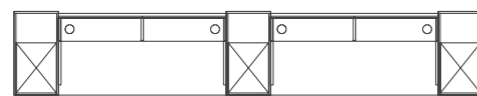

■ Salon Modular Reception

Salon Straight Unit with storage

Salon Corner Unit with storage

Salon Straight Reception Unit
 1200 x 732 x 1160 724 329 001
 1500 x 732 x 1160 724 329 002
 1800 x 732 x 1160 724 329 003
 2100 x 732 x 1160 724 329 004
 2400 x 732 x 1160 724 329 005
 2700 x 732 x 1160 724 329 006

Salon Reception Storage Unit
 400 x 750 x 1200
 724 329 010

Salon L-shape Reception Unit
 1900 x 1900 x 1160
 724 329 007

■ Front of House products & configurations

■ Salon Modular Reception

A modular system to suit any space
 Accommodates reticulation
 Two-tone