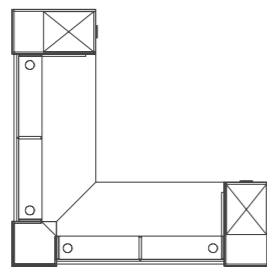

■ Salon Modular Reception

Salon Straight Unit with storage

Salon Corner Unit with storage

Salon Straight Reception Unit
 1200 x 732 x 1160 724 329 001
 1500 x 732 x 1160 724 329 002
 1800 x 732 x 1160 724 329 003
 2100 x 732 x 1160 724 329 004
 2400 x 732 x 1160 724 329 005
 2700 x 732 x 1160 724 329 006

Salon Reception Storage Unit
 400 x 750 x 1200
 724 329 010

Salon L-shape Reception Unit
 1900 x 1900 x 1160
 724 329 007

■ Front of House products & configurations

■ Salon Modular Reception

A modular system to suit any space
 Accommodates reticulation
 Two-tone