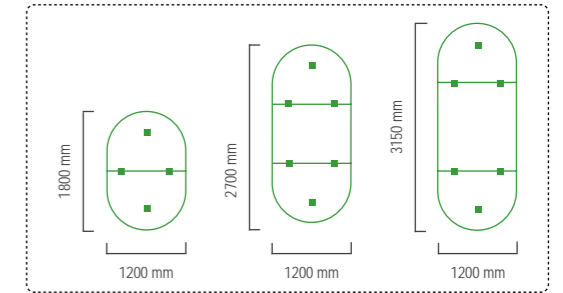

■ Reticulated Boardroom Table

32mm Barrel shaped top
Base unit with doors, includes 2 shelves
Accommodates reticulation (Standard)

Reticulated Boardroom Table
2400 x 1200 x 732 771 356 002
2700 X 1200 X 732 771 356 001

■ Server Units

Accommodates Std. Bar fridge

1 Door 1 Drawer Server unit
970 x 600 x 960 711 113 001
Includes 2 shelves

2 Door 5 Drawer Server unit
1530 x 600 x 960 711 113 003
Includes 2 shelves

3 Door Server unit
1700 x 600 x 960 711 113 002
Includes 3 shelves

■ 32mm Modular Boardroom

32mm Top

76mm Pole Legs, 700mm (h)
Non-reticulated Black 741 401 001
Non-reticulated Silver 741 401 002
Reticulated Black 741 401 003
Reticulated Silver 741 401 004

* All pole legs include x4 Pan Head Screws

Modular Boardroom Middle - Rectangular
(32 mm top*)
900 x 1200 x 32 771 352 002
1350 x 1200 x 32 771 352 003

Modular Boardroom End
Half Round (32 mm top*)
900 x 1200 x 32 771 352 001

* All tops include 3 x brackets

■ Discovery Boardroom

Barrel-shape Boardroom Table
22mm top and 22mm leg
2700 x 1200 x 722 771 351 001
32mm top and 32mm legs
2400 x 1200 x 732 771 351 005
2700 X 1200 X 732 771 351 006

Rectangular Boardroom Table
22mm top and 22mm legs
2700 x 1200 x 722 771 351 007
2400 x 1200 x 722 771 351 002
1800 x 1200 x 722 771 351 003

Oval Boardroom Table
32mm top and 32mm legs
2400 x 1200 x 732 771 351 004
2700 x 1200 x 732 771 351 008

■ Discovery Meeting table

Round Meeting Table
Wooden legs with cross base
22mm top
1200 x 1200 x 722 771 353 002
1500 x 1500 x 722 771 353 003

32mm Top
1200 x 1200 x 732 771 353 004
1500 x 1500 x 732 771 353 005