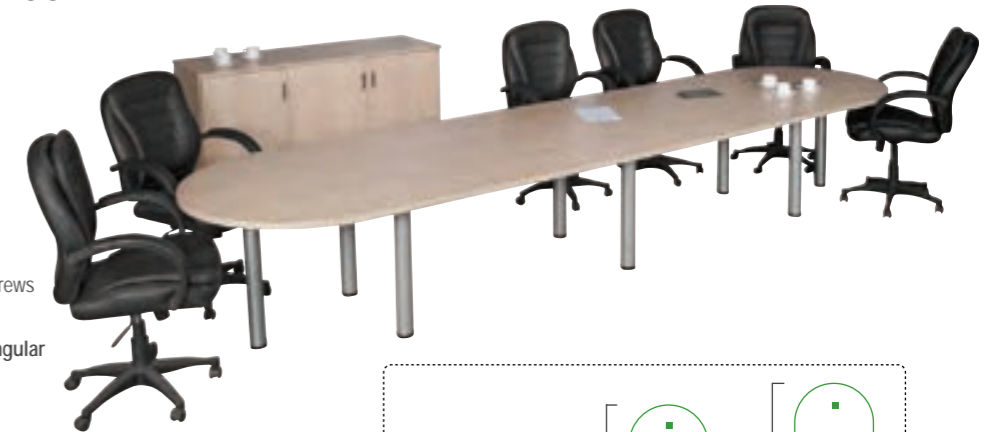

■ Reticulated Boardroom Table

32mm Barrel shaped top
Base unit with doors, includes 2 shelves
Accommodates reticulation (Standard)

Reticulated Boardroom Table
2400 x 1200 x 732 771 356 002
2700 X 1200 X 732 771 356 001

■ Server Units

Accommodates Std. Bar fridge

1 Door 1 Drawer Server unit
970 x 600 x 960 711 113 001
Includes 2 shelves

2 Door 5 Drawer Server unit
1530 x 600 x 960 711 113 003
Includes 2 shelves

3 Door Server unit
1700 x 600 x 960 711 113 002
Includes 3 shelves

■ 32mm Modular Boardroom

32mm Top

76mm Pole Legs, 700mm (h)
Non-reticulated Black 741 401 001
Non-reticulated Silver 741 401 002
Reticulated Black 741 401 003
Reticulated Silver 741 401 004

* All pole legs include x4 Pan Head Screws

Modular Boardroom Middle - Rectangular
(32 mm top*)
900 x 1200 x 32 771 352 002
1350 x 1200 x 32 771 352 003

Modular Boardroom End
Half Round (32 mm top*)
900 x 1200 x 32 771 352 001

* All tops include 3 x brackets

■ Discovery Boardroom

Barrel-shape Boardroom Table
22mm top and 22mm leg
2700 x 1200 x 722 771 351 001
32mm top and 32mm legs
2400 x 1200 x 732 771 351 005
2700 X 1200 X 732 771 351 006

Rectangular Boardroom Table
22mm top and 22mm legs
2700 x 1200 x 722 771 351 007
2400 x 1200 x 722 771 351 002
1800 x 1200 x 722 771 351 003

Oval Boardroom Table
32mm top and 32mm legs
2400 x 1200 x 732 771 351 004
2700 x 1200 x 732 771 351 008

■ Discovery Meeting table

Round Meeting Table
Wooden legs with cross base
22mm top
1200 x 1200 x 722 771 353 002
1500 x 1500 x 722 771 353 003

32mm Top
1200 x 1200 x 732 771 353 004
1500 x 1500 x 732 771 353 005