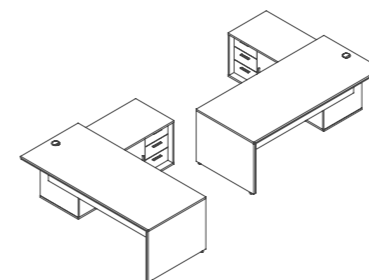

■ JUNO EXECUTIVE Desk

Dual layer, two tone executive desk with waterfall panel leg
 Includes side storage and Modesty.

JUNO Executive Desk
 32mm Top
 Includes side storage and modesty panel
 Waterfall panel leg
 Adjustable ferruls
 Cable management ports
 1900 x 1800 x 732
 LHS 721 201 011
 RHS 721 201 010