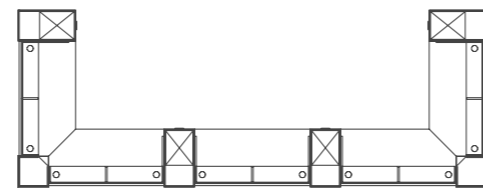

■ Salon Modular Reception

Salon Straight Unit with storage

Salon Corner Unit with storage

Salon Straight Reception Unit
 1200 x 732 x 1160 724 329 001
 1500 x 732 x 1160 724 329 002
 1800 x 732 x 1160 724 329 003
 2100 x 732 x 1160 724 329 004
 2400 x 732 x 1160 724 329 005
 2700 x 732 x 1160 724 329 006

Salon Reception Storage Unit
 400 x 750 x 1200
 724 329 010

Salon L-shape Reception Unit
 1900 x 1900 x 1160
 724 329 007

■ Front of House products & configurations

■ Salon Modular Reception

A modular system to suit any space
 Accommodates reticulation
 Two-tone