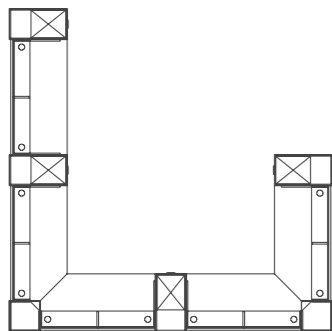

■ Salon Modular Reception

Salon Straight Unit with storage

Salon Corner Unit with storage

Salon Straight Reception Unit
 1200 x 732 x 1160 724 329 001
 1500 x 732 x 1160 724 329 002
 1800 x 732 x 1160 724 329 003
 2100 x 732 x 1160 724 329 004
 2400 x 732 x 1160 724 329 005
 2700 x 732 x 1160 724 329 006

Salon Reception Storage Unit
 400 x 750 x 1200
 724 329 010

Salon L-shape Reception Unit
 1900 x 1900 x 1160
 724 329 007

■ Front of House products & configurations

■ Salon Modular Reception

A modular system to suit any space
 Accommodates reticulation
 Two-tone