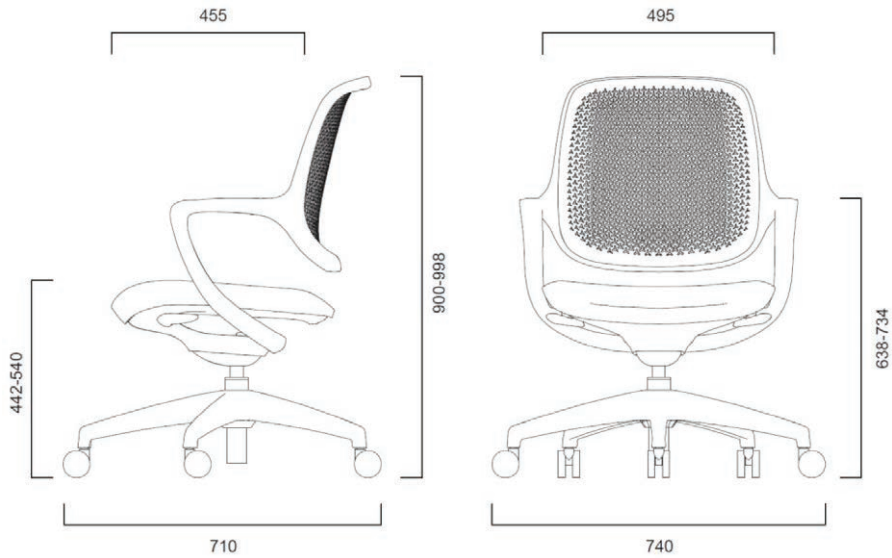

NITRO

Chair

5 Star castor base with swivel, gas lift & tilt mechanism.
Available in a unique colour palette.

NIRO

Chair

5 Star castor base with swivel, gas lift & tilt mechanism.
Available in a unique colour palette.

APPLICATIONS

Boardroom
Meeting room
Collaboration seating
Office seating

USE & ORIGIN

DIMENSIONS

Width 495mm
Depth 455mm
Base Diameter 740mm
Overall Height Variable
Seat Height Variable
Weight 10.5kg

CERTIFICATION