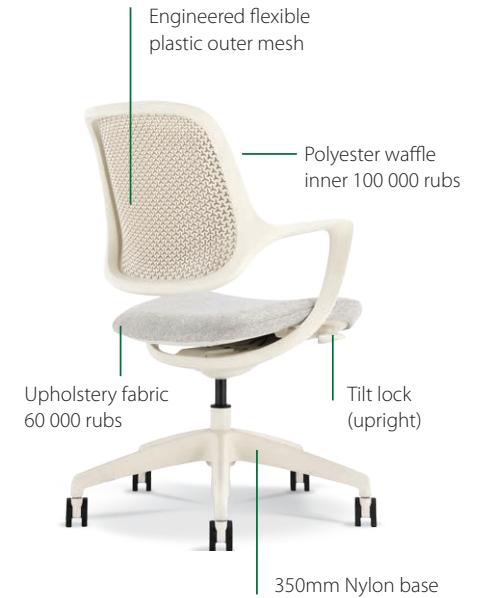

NITRO

Chair

5 Star castor base with swivel, gas lift & tilt mechanism.
Available in a unique colour palette.

NIRO

Chair

5 Star castor base with swivel, gas lift & tilt mechanism.
Available in a unique colour palette.

APPLICATIONS

Boardroom
Meeting room
Collaboration seating
Office seating

USE & ORIGIN

DIMENSIONS

Width 495mm
Depth 455mm
Base Diameter 740mm
Overall Height Variable
Seat Height Variable
Weight 10.5kg

CERTIFICATION