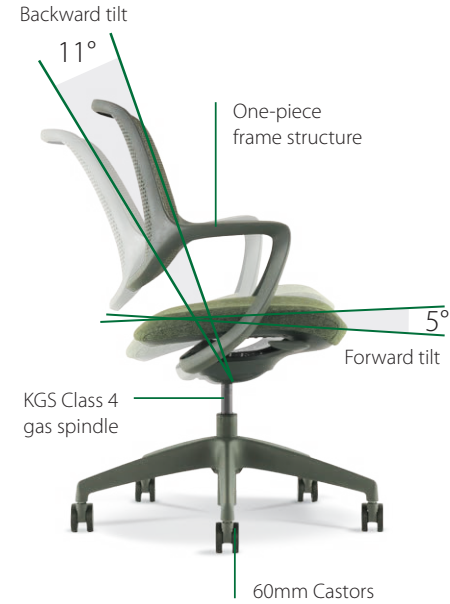

NITRO

Chair

5 Star castor base with swivel, gas lift & tilt mechanism.
Available in a unique colour palette.

NIRO

Chair

5 Star castor base with swivel, gas lift & tilt mechanism.
Available in a unique colour palette.

APPLICATIONS

Boardroom
Meeting room
Collaboration seating
Office seating

USE & ORIGIN

DIMENSIONS

Width 495mm
Depth 455mm
Base Diameter 740mm
Overall Height Variable
Seat Height Variable
Weight 10.5kg

CERTIFICATION