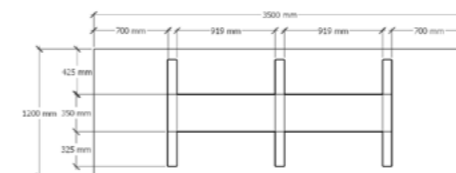

BOARDROOM
TABLES

OSLO

Oslo Boardroom table has a 32mm top and panel legs that includes a melamine inlay with customisable color choices.

ROME

The Rome Boardroom Table is offered with a 32mm top in any standard melamine colour and a 50mm x 25mm steel powdercoated frame, available in Silver, Black and White

LONDON

The Londong Boardroom Table is offered with a 32mm Top in any standard melamin colour and 50mm x 25mm Steel powdercoated frame, available in Silver, Black and White

BERLIN

The Berlin Boardroom Table offers a 32mm top in any standard melamin colour adn a 76mm x 38mm steel powdercoated frame, available in Silver, Black and White.

ALPINE

Alpine boardroom table has a 32mm top with a 76 x 38mm metal powdercoated frame, available in Silver, Black and White

ATLANTIC

Atlantic boardroom table has a 32mm top with customisable color choices. It also includes a 76 x 38mm metal powdercoated frame available in Silver, Black and White.

LOOPED

Looped Boardroom table has a 32mm top, available in standard melamine colours with 25mm x 25mm steel frame, available in Silver, Black and White.

LIMITLESS

Limitless Boardroom Table is available in 32mm melamine top and panel legs, available in all standard melamine colour.