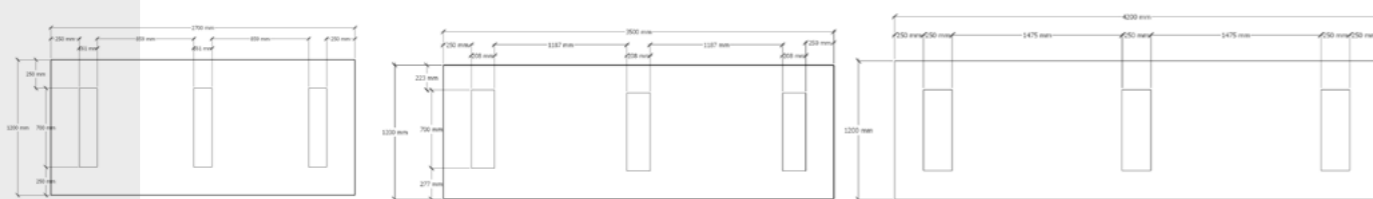

DENSE

Atlantic boardroom table has a 32mm top a with customisable color choices. It also includes melamine box legs.