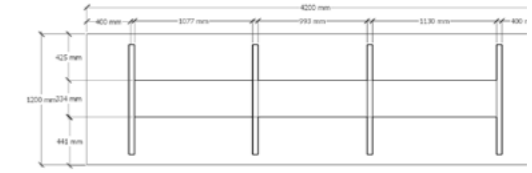

BOARDROOM
TABLES

OSLO

Oslo Boardroom table has a 32mm top and panel legs that includes a melamine inlay with customisable color choices.

ROME

The Rome Boardroom Table is offered with a 32mm top in any standard melamine colour and a 50mm x 25mm steel powdercoated frame, available in Silver, Black and White

LONDON

The Londong Boardroom Table is offered with a 32mm Top in any standard melamin colour and 50mm x 25mm Steel powdercoated frame, available in Silver, Black and White

BERLIN

The Berlin Boardroom Table offers a 32mm top in any standard melamin colour adn a 76mm x 38mm steel powdercoated frame, available in Silver, Black and White.

ALPINE

Alpine boardroom table has a 32mm top with a 76 x 38mm metal powdercoated frame, available in Silver, Black and White

ATLANTIC

Atlantic boardroom table has a 32mm top with customisable color choices. It also includes a 76 x 38mm metal powdercoated frame available in Silver, Black and White.

LOOPED

Looped Boardroom table has a 32mm top, available in standard melamine colours with 25mm x 25mm steel frame, available in Silver, Black and White.

LIMITLESS

Limitless Boardroom Table is available in 32mm melamine top and panel legs, available in all standard melamine colour.