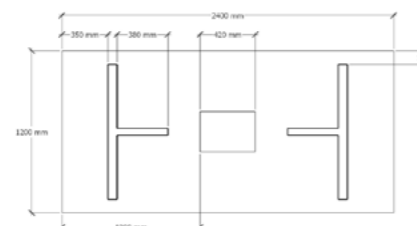

BOARDROOM
TABLES

OSLO

Oslo Boardroom table has a 32mm top and panel legs that includes a melamine inlay with customisable color choices.

ROME

The Rome Boardroom Table is offered with a 32mm top in any standard melamine colour and a 50mm x 25mm steel powdercoated frame, available in Silver, Black and White

LONDON

The Londong Boardroom Table is offered with a 32mm Top in any standard melamin colour and 50mm x 25mm Steel powdercoated frame, available in Silver, Black and White

BERLIN

The Berlin Boardroom Table offers a 32mm top in any standard melamin colour adn a 76mm x 38mm steel powdercoated frame, available in Silver, Black and White.

ALPINE

Alpine boardroom table has a 32mm top with a 76 x 38mm metal powdercoated frame, available in Silver, Black and White

ATLANTIC

Atlantic boardroom table has a 32mm top with customisable color choices. It also includes a 76 x 38mm metal powdercoated frame available in Silver, Black and White.