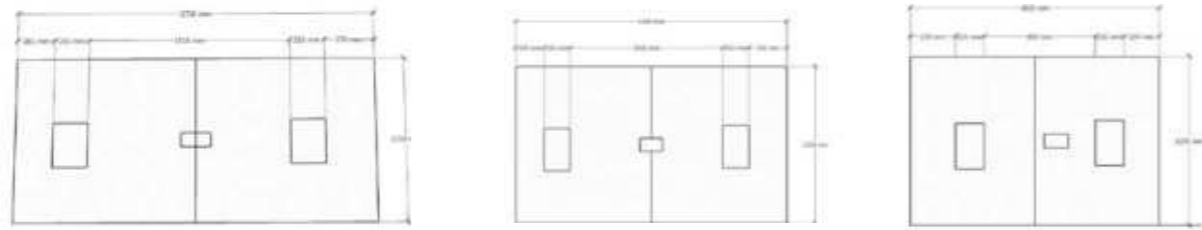

LONDON

The Londong Boardroom Table is offered with a 32mm Top in any standard melamin colour and 50mm x 25mm Steel powdercoated frame, available in Silver, Black and White

BERLIN

The Berlin Boardroom Table offers a 32mm top in any standard melamin colour adn a 76mm x 38mm steel powdercoated frame, available in Silver, Black and White.

ALPINE

Alpine boardroom table has a 32mm top with a 76 x 38mm metal powdercoated frame, available in Silver, Black and White

ATLANTIC

Atlantic boardroom table has a 32mm top with customisable color choices. It also includes a 76 x 38mm metal powdercoated frame available in Silver, Black and White.

LOOPED

Looped Boardroom table has a 32mm top, available in standard melamine colours with 25mm x 25mm steel frame, available in Silver, Black and White.

LIMITLESS

Limitless Boardroom Table is available in 32mm melamine top and panel legs, available in all standard melamine colour.

CRATE

Crate Boardroom table has a 32mm top a with customisable color choices. It also includes a 76 x 38mm metal powdercoated frame available in Silver, Black and White.

MAORI

Maori boardroom table has a 32mm top and panel legs that includes steel powdercoated legs.