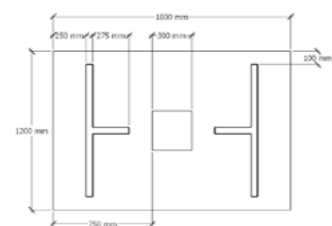

BOARDROOM
TABLES

OSLO

Oslo Boardroom table has a 32mm top and panel legs that includes a melamine inlay with customisable color choices.

ROME

The Rome Boardroom Table is offered with a 32mm top in any standard melamine colour and a 50mm x 25mm steel powdercoated frame, available in Silver, Black and White

LONDON

The Londong Boardroom Table is offered with a 32mm Top in any standard melamin colour and 50mm x 25mm Steel powdercoated frame, available in Silver, Black and White

BERLIN

The Berlin Boardroom Table offers a 32mm top in any standard melamin colour adn a 76mm x 38mm steel powdercoated frame, available in Silver, Black and White.

ALPINE

Alpine boardroom table has a 32mm top with a 76 x 38mm metal powdercoated frame, available in Silver, Black and White

ATLANTIC

Atlantic boardroom table has a 32mm top with customisable color choices. It also includes a 76 x 38mm metal powdercoated frame available in Silver, Black and White.

LOOPED

Looped Boardroom table has a 32mm top, available in standard melamine colours with 25mm x 25mm steel frame, available in Silver, Black and White.

LIMITLESS

Limitless Boardroom Table is available in 32mm melamine top and panel legs, available in all standard melamine colour.