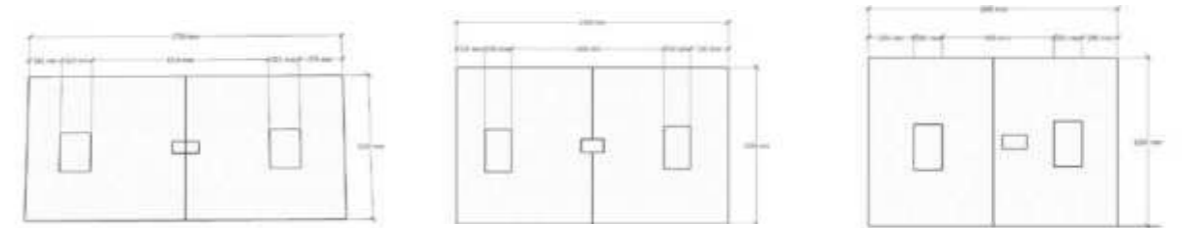

LONDON

The Londong Boardroom Table is offered with a 32mm Top in any standard melamin colour and 50mm x 25mm Steel powdercoated frame, available in Silver, Black and White

BERLIN

The Berlin Boardroom Table offers a 32mm top in any standard melamin colour adn a 76mm x 38mm steel powdercoated frame, available in Silver, Black and White.

ALPINE

Alpine boardroom table has a 32mm top with a 76 x 38mm metal powdercoated frame, available in Silver, Black and White

ATLANTIC

Atlantic boardroom table has a 32mm top with customisable color choices. It also includes a 76 x 38mm metal powdercoated frame available in Silver, Black and White.

LOOPED

Looped Boardroom table has a 32mm top, available in standard melamine colours with 25mm x 25mm steel frame, available in Silver, Black and White.

LIMITLESS

Limitless Boardroom Table is available in 32mm melamine top and panel legs, available in all standard melamine colour.