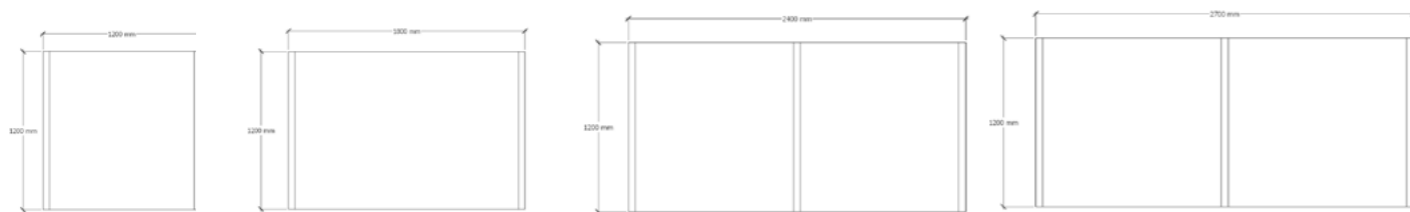

BOARDROOM
TABLES

OSLO

Oslo Boardroom table has a 32mm top and panel legs that includes a melamine inlay with customisable color choices.

ROME

The Rome Boardroom Table is offered with a 32mm top in any standard melamine colour and a 50mm x 25mm steel powdercoated frame, available in Silver, Black and White

LONDON

The Londong Boardroom Table is offered with a 32mm Top in any standard melamin colour and 50mm x 25mm Steel powdercoated frame, available in Silver, Black and White

BERLIN

The Berlin Boardroom Table offers a 32mm top in any standard melamin colour adn a 76mm x 38mm steel powdercoated frame, available in Silver, Black and White.

ALPINE

Alpine boardroom table has a 32mm top with a 76 x 38mm metal powdercoated frame, available in Silver, Black and White

ATLANTIC

Atlantic boardroom table has a 32mm top with customisable color choices. It also includes a 76 x 38mm metal powdercoated frame available in Silver, Black and White.

LOOPED

Looped Boardroom table has a 32mm top, available in standard melamine colours with 25mm x 25mm steel frame, available in Silver, Black and White.

LIMITLESS

Limitless Boardroom Table is available in 32mm melamine top and panel legs, available in all standard melamine colour.