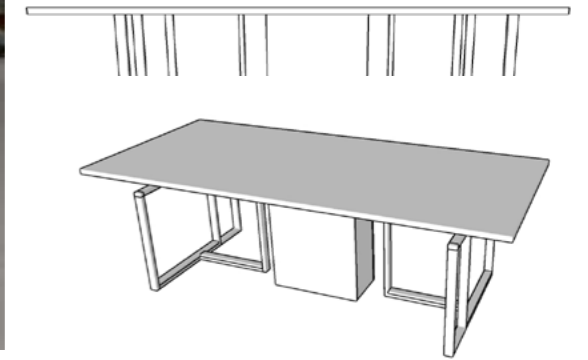

BOARDROOM
TABLES

OSLO

Oslo Boardroom table has a 32mm top and panel legs that includes a melamine inlay with customisable color choices.

ROME

The Rome Boardroom Table is offered with a 32mm top in any standard melamine colour and a 50mm x 25mm steel powdercoated frame, available in Silver, Black and White

LONDON

The Londong Boardroom Table is offered with a 32mm Top in any standard melamin colour and 50mm x 25mm Steel powdercoated frame, available in Silver, Black and White

BERLIN

The Berlin Boardroom Table offers a 32mm top in any standard melamin colour adn a 76mm x 38mm steel powdercoated frame, available in Silver, Black and White.

ALPINE

Alpine boardroom table has a 32mm top with a 76 x 38mm metal powdercoated frame, available in Silver, Black and White

ATLANTIC

Atlantic boardroom table has a 32mm top with customisable color choices. It also includes a 76 x 38mm metal powdercoated frame available in Silver, Black and White.

LOOPED

Looped Boardroom table has a 32mm top, available in standard melamine colours with 25mm x 25mm steel frame, available in Silver, Black and White.

LIMITLESS

Limitless Boardroom Table is available in 32mm melamine top and panel legs, available in all standard melamine colour.