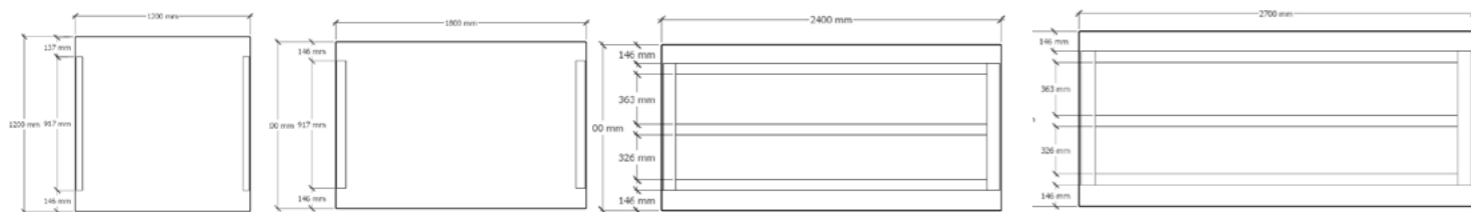

BOARDROOM
TABLES

OSLO

Oslo Boardroom table has a 32mm top and panel legs that includes a melamine inlay with customisable color choices.

ROME

The Rome Boardroom Table is offered with a 32mm top in any standard melamine colour and a 50mm x 25mm steel powdercoated frame, available in Silver, Black and White

LONDON

The Londong Boardroom Table is offered with a 32mm Top in any standard melamin colour and 50mm x 25mm Steel powdercoated frame, available in Silver, Black and White

BERLIN

The Berlin Boardroom Table offers a 32mm top in any standard melamin colour adn a 76mm x 38mm steel powdercoated frame, available in Silver, Black and White.

ALPINE

Alpine boardroom table has a 32mm top with a 76 x 38mm metal powdercoated frame, available in Silver, Black and White

ATLANTIC

Atlantic boardroom table has a 32mm top with customisable color choices. It also includes a 76 x 38mm metal powdercoated frame available in Silver, Black and White.

LOOPED

Looped Boardroom table has a 32mm top, available in standard melamine colours with 25mm x 25mm steel frame, available in Silver, Black and White.

LIMITLESS

Limitless Boardroom Table is available in 32mm melamine top and panel legs, available in all standard melamine colour.