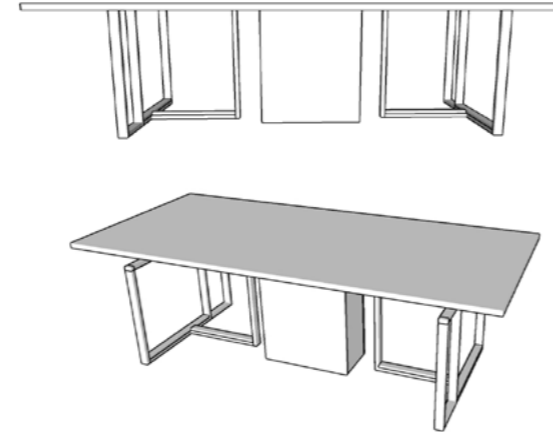

BOARDROOM
TABLES

OSLO

Oslo Boardroom table has a 32mm top and panel legs that includes a melamine inlay with customisable color choices.

ROME

The Rome Boardroom Table is offered with a 32mm top in any standard melamine colour and a 50mm x 25mm steel powdercoated frame, available in Silver, Black and White

LONDON

The Londong Boardroom Table is offered with a 32mm Top in any standard melamin colour and 50mm x 25mm Steel powdercoated frame, available in Silver, Black and White

BERLIN

The Berlin Boardroom Table offers a 32mm top in any standard melamin colour adn a 76mm x 38mm steel powdercoated frame, available in Silver, Black and White.

ALPINE

Alpine boardroom table has a 32mm top with a 76 x 38mm metal powdercoated frame, available in Silver, Black and White

ATLANTIC

Atlantic boardroom table has a 32mm top with customisable color choices. It also includes a 76 x 38mm metal powdercoated frame available in Silver, Black and White.

LOOPED

Looped Boardroom table has a 32mm top, available in standard melamine colours with 25mm x 25mm steel frame, available in Silver, Black and White.

LIMITLESS

Limitless Boardroom Table is available in 32mm melamine top and panel legs, available in all standard melamine colour.