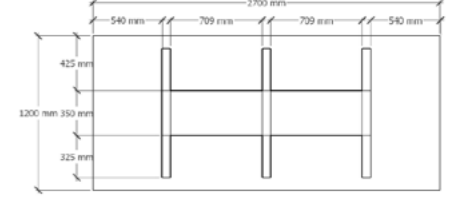

BOARDROOM
TABLES

OSLO

Oslo Boardroom table has a 32mm top and panel legs that includes a melamine inlay with customisable color choices.

ROME

The Rome Boardroom Table is offered with a 32mm top in any standard melamine colour and a 50mm x 25mm steel powdercoated frame, available in Silver, Black and White

LONDON

The Londong Boardroom Table is offered with a 32mm Top in any standard melamin colour and 50mm x 25mm Steel powdercoated frame, available in Silver, Black and White

BERLIN

The Berlin Boardroom Table offers a 32mm top in any standard melamin colour adn a 76mm x 38mm steel powdercoated frame, available in Silver, Black and White.

ALPINE

Alpine boardroom table has a 32mm top with a 76 x 38mm metal powdercoated frame, available in Silver, Black and White

ATLANTIC

Atlantic boardroom table has a 32mm top with customisable color choices. It also includes a 76 x 38mm metal powdercoated frame available in Silver, Black and White.

LOOPED

Looped Boardroom table has a 32mm top, available in standard melamine colours with 25mm x 25mm steel frame, available in Silver, Black and White.

LIMITLESS

Limitless Boardroom Table is available in 32mm melamine top and panel legs, available in all standard melamine colour.