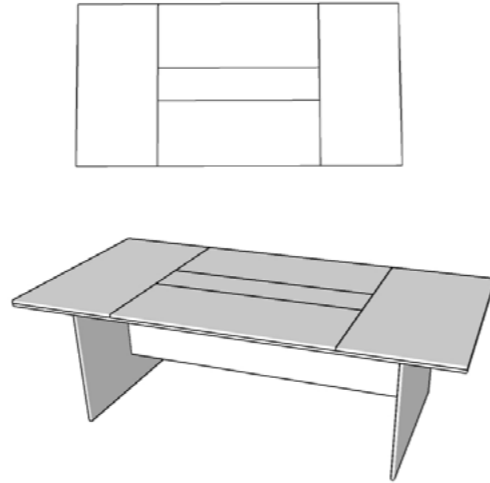

BOARDROOM
TABLES

OSLO

Oslo Boardroom table has a 32mm top and panel legs that includes a melamine inlay with customisable color choices.

ROME

The Rome Boardroom Table is offered with a 32mm top in any standard melamine colour and a 50mm x 25mm steel powdercoated frame, available in Silver, Black and White

LONDON

The Londong Boardroom Table is offered with a 32mm Top in any standard melamin colour and 50mm x 25mm Steel powdercoated frame, available in Silver, Black and White

BERLIN

The Berlin Boardroom Table offers a 32mm top in any standard melamin colour adn a 76mm x 38mm steel powdercoated frame, available in Silver, Black and White.

ALPINE

Alpine boardroom table has a 32mm top with a 76 x 38mm metal powdercoated frame, available in Silver, Black and White

ATLANTIC

Atlantic boardroom table has a 32mm top with customisable color choices. It also includes a 76 x 38mm metal powdercoated frame available in Silver, Black and White.

LOOPED

Looped Boardroom table has a 32mm top, available in standard melamine colours with 25mm x 25mm steel frame, available in Silver, Black and White.

LIMITLESS

Limitless Boardroom Table is available in 32mm melamine top and panel legs, available in all standard melamine colour.