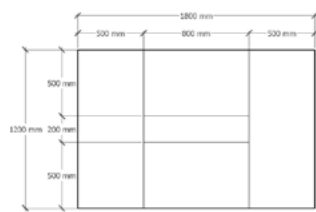

BOARDROOM
TABLES

OSLO

Oslo Boardroom table has a 32mm top and panel legs that includes a melamine inlay with customisable color choices.

ROME

The Rome Boardroom Table is offered with a 32mm top in any standard melamine colour and a 50mm x 25mm steel powdercoated frame, available in Silver, Black and White

LONDON

The Londong Boardroom Table is offered with a 32mm Top in any standard melamin colour and 50mm x 25mm Steel powdercoated frame, available in Silver, Black and White

BERLIN

The Berlin Boardroom Table offers a 32mm top in any standard melamin colour adn a 76mm x 38mm steel powdercoated frame, available in Silver, Black and White.

ALPINE

Alpine boardroom table has a 32mm top with a 76 x 38mm metal powdercoated frame, available in Silver, Black and White

ATLANTIC

Atlantic boardroom table has a 32mm top with customisable color choices. It also includes a 76 x 38mm metal powdercoated frame available in Silver, Black and White.

LOOPED

Looped Boardroom table has a 32mm top, available in standard melamine colours with 25mm x 25mm steel frame, available in Silver, Black and White.

LIMITLESS

Limitless Boardroom Table is available in 32mm melamine top and panel legs, available in all standard melamine colour.