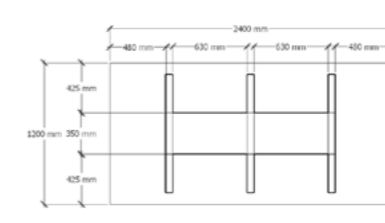

BOARDROOM
TABLES

OSLO

Oslo Boardroom table has a 32mm top and panel legs that includes a melamine inlay with customisable color choices.

ROME

The Rome Boardroom Table is offered with a 32mm top in any standard melamine colour and a 50mm x 25mm steel powdercoated frame, available in Silver, Black and White

LONDON

The Londong Boardroom Table is offered with a 32mm Top in any standard melamin colour and 50mm x 25mm Steel powdercoated frame, available in Silver, Black and White

BERLIN

The Berlin Boardroom Table offers a 32mm top in any standard melamin colour adn a 76mm x 38mm steel powdercoated frame, available in Silver, Black and White.

ALPINE

Alpine boardroom table has a 32mm top with a 76 x 38mm metal powdercoated frame, available in Silver, Black and White

ATLANTIC

Atlantic boardroom table has a 32mm top with customisable color choices. It also includes a 76 x 38mm metal powdercoated frame available in Silver, Black and White.

LOOPED

Looped Boardroom table has a 32mm top, available in standard melamine colours with 25mm x 25mm steel frame, available in Silver, Black and White.

LIMITLESS

Limitless Boardroom Table is available in 32mm melamine top and panel legs, available in all standard melamine colour.