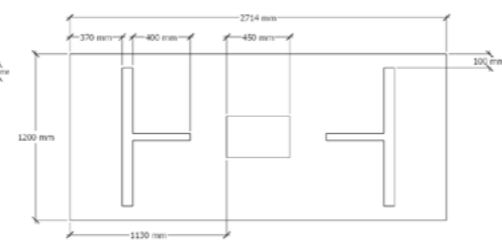

BOARDROOM
TABLES

OSLO

Oslo Boardroom table has a 32mm top and panel legs that includes a melamine inlay with customisable color choices.

ROME

The Rome Boardroom Table is offered with a 32mm top in any standard melamine colour and a 50mm x 25mm steel powdercoated frame, available in Silver, Black and White

LONDON

The Londong Boardroom Table is offered with a 32mm Top in any standard melamin colour and 50mm x 25mm Steel powdercoated frame, available in Silver, Black and White

BERLIN

The Berlin Boardroom Table offers a 32mm top in any standard melamin colour adn a 76mm x 38mm steel powdercoated frame, available in Silver, Black and White.

ALPINE

Alpine boardroom table has a 32mm top with a 76 x 38mm metal powdercoated frame, available in Silver, Black and White

ATLANTIC

Atlantic boardroom table has a 32mm top with customisable color choices. It also includes a 76 x 38mm metal powdercoated frame available in Silver, Black and White.

LOOPED

Looped Boardroom table has a 32mm top, available in standard melamine colours with 25mm x 25mm steel frame, available in Silver, Black and White.

LIMITLESS

Limitless Boardroom Table is available in 32mm melamine top and panel legs, available in all standard melamine colour.