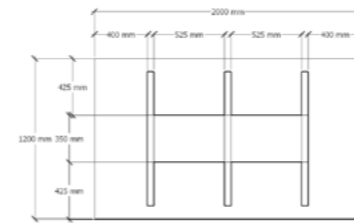

BOARDROOM
TABLES

OSLO

Oslo Boardroom table has a 32mm top and panel legs that includes a melamine inlay with customisable color choices.

ROME

The Rome Boardroom Table is offered with a 32mm top in any standard melamine colour and a 50mm x 25mm steel powdercoated frame, available in Silver, Black and White

LONDON

The Londong Boardroom Table is offered with a 32mm Top in any standard melamin colour and 50mm x 25mm Steel powdercoated frame, available in Silver, Black and White

BERLIN

The Berlin Boardroom Table offers a 32mm top in any standard melamin colour adn a 76mm x 38mm steel powdercoated frame, available in Silver, Black and White.

ALPINE

Alpine boardroom table has a 32mm top with a 76 x 38mm metal powdercoated frame, available in Silver, Black and White

ATLANTIC

Atlantic boardroom table has a 32mm top with customisable color choices. It also includes a 76 x 38mm metal powdercoated frame available in Silver, Black and White.

LOOPED

Looped Boardroom table has a 32mm top, available in standard melamine colours with 25mm x 25mm steel frame, available in Silver, Black and White.

LIMITLESS

Limitless Boardroom Table is available in 32mm melamine top and panel legs, available in all standard melamine colour.