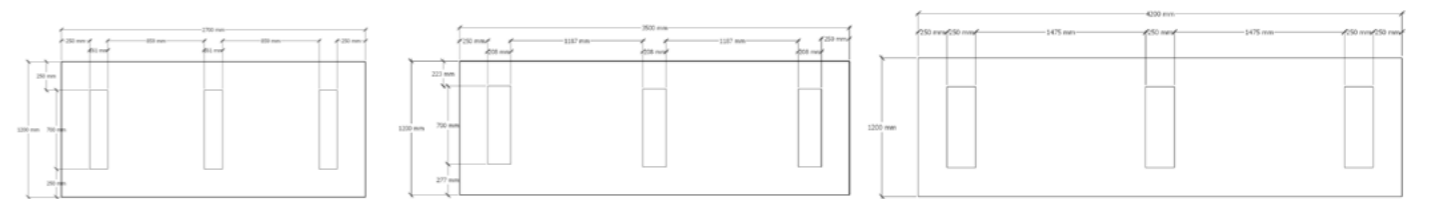

LONDON

The Londong Boardroom Table is offered with a 32mm Top in any standard melamin colour and 50mm x 25mm Steel powdercoated frame, available in Silver, Black and White

BERLIN

The Berlin Boardroom Table offers a 32mm top in any standard melamin colour adn a 76mm x 38mm steel powdercoated frame, available in Silver, Black and White.

ALPINE

Alpine boardroom table has a 32mm top with a 76 x 38mm metal powdercoated frame, available in Silver, Black and White

ATLANTIC

Atlantic boardroom table has a 32mm top with customisable color choices. It also includes a 76 x 38mm metal powdercoated frame available in Silver, Black and White.

LOOPED

Looped Boardroom table has a 32mm top, available in standard melamine colours with 25mm x 25mm steel frame, available in Silver, Black and White.

LIMITLESS

Limitless Boardroom Table is available in 32mm melamine top and panel legs, available in all standard melamine colour.

CRATE

Crate Boardroom table has a 32mm top a with customisable color choices. It also includes a 76 x 38mm metal powdercoated frame available in Silver, Black and White.

MAORI

Maori boardroom table has a 32mm top and panel legs that includes steel powdercoated legs.