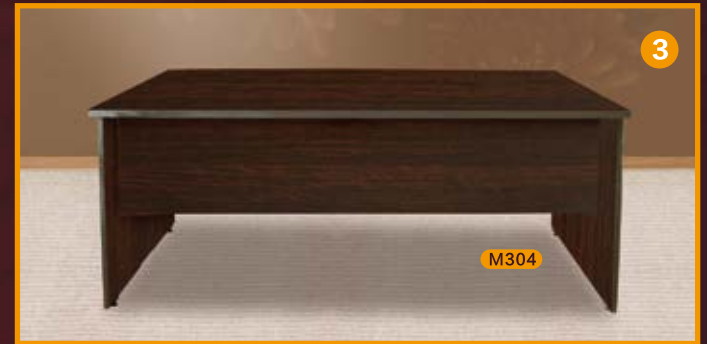

M304

Classic design for the whole office, 28mm top and legs, 2mm high impact edge.
Available in Mahogany , Cherry and White color.

1

M304 Desk Size 1: 1600x750x760H
Size 2: 1200x600x760H

M303 Corner Size: 760x600

M401 Desk height pedestal size: 500L x 550D x 760H

M402 Three draw mobile pedestal size: 400W x 530D x 600H

M403 Two draw fit in pedestal with central locking

M405 Two door credenza size: 800W x 460D x 760H

AVAILABLE COLOR OPTION

2

3

6

4

5

7