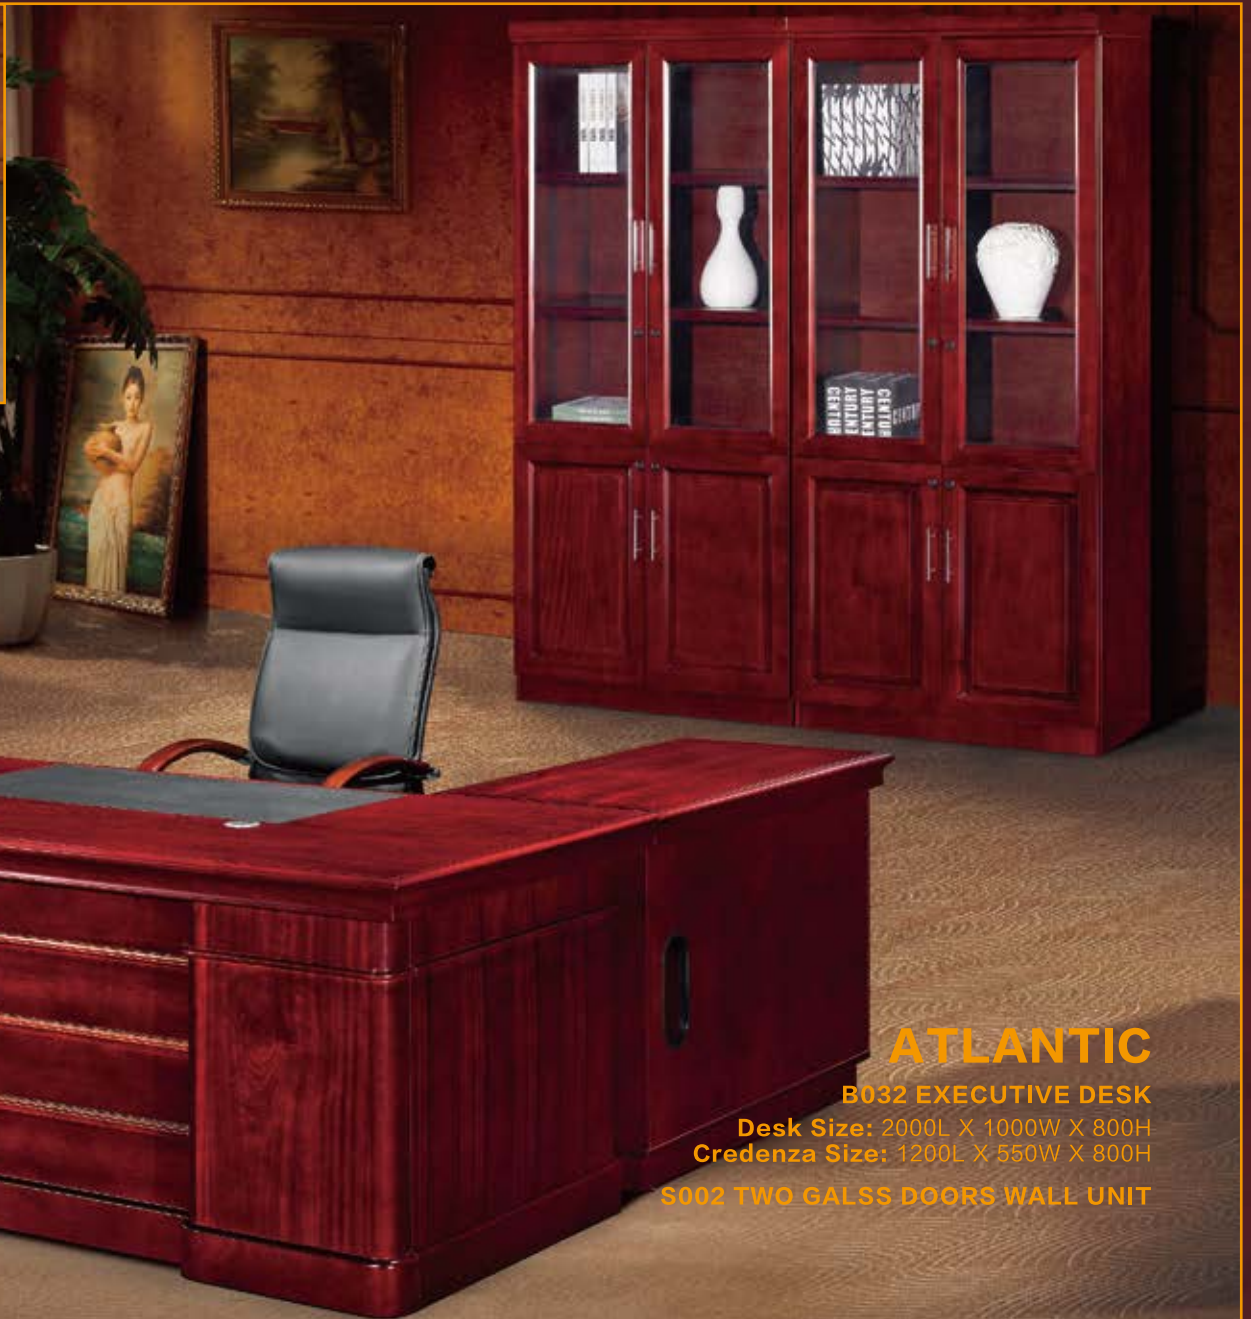

BOSTON

B040 EXECUTIVE DESK

Desk Size: 2400L X 1000W X 800H

Credenza Size: 1200L X 510W X 800H

S017 ALUMINIUM FRAMED GLASS DOOR WALL UNIT

Features: Mahogany veneer finish, 70mm thickness silver edge. two aluminum inlay on front panel. Dconference end on the leften side. Free standing credenza consist of hinge door and a computer compartment, one pencil tray. Three draw mobile pedestal with central locking.